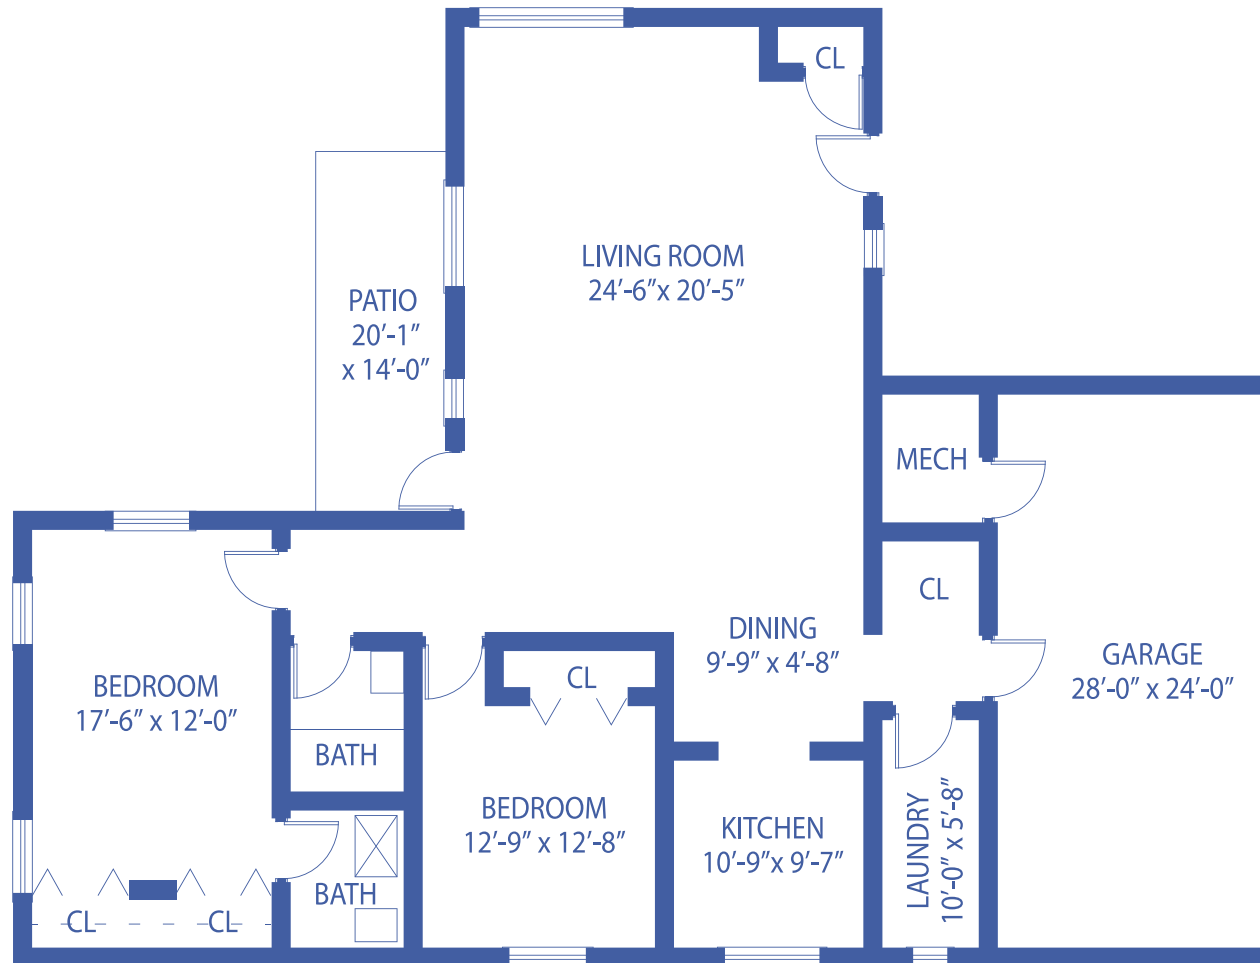

THE WESTWINDS: THE SUNFLOWER

2-BEDROOM DUPLEX / 1,136 SQUARE FEET

Floor plans may vary slightly and are not to scale.

4700 W 13TH ST N, WICHITA, KS • WWW.WICHITAPRESBYTERIANMANOR.ORG

THE WESTWINDS
RESIDENCES