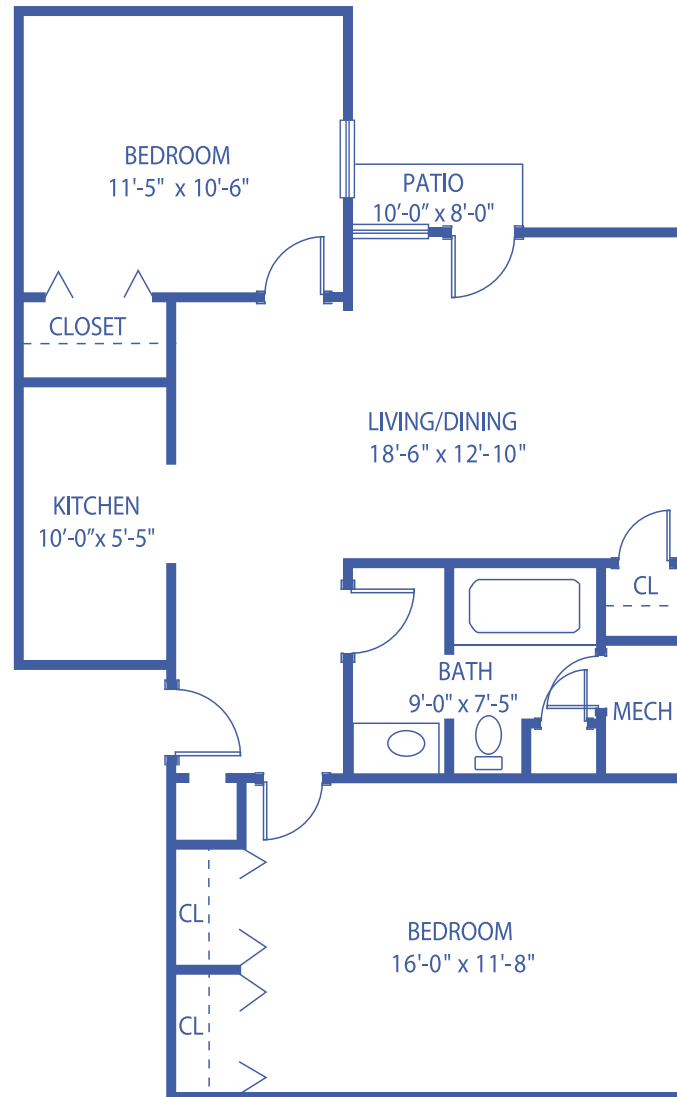

THE WESTWINDS: THE JASMINE

2-BEDROOM APARTMENT / 807 SQUARE FEET

Floor plans may vary slightly and are not to scale.

4700 W 13TH ST N, WICHITA, KS • WWW.WICHITAPRESBYTERIANMANOR.ORG

THE WESTWINDS
RESIDENCES