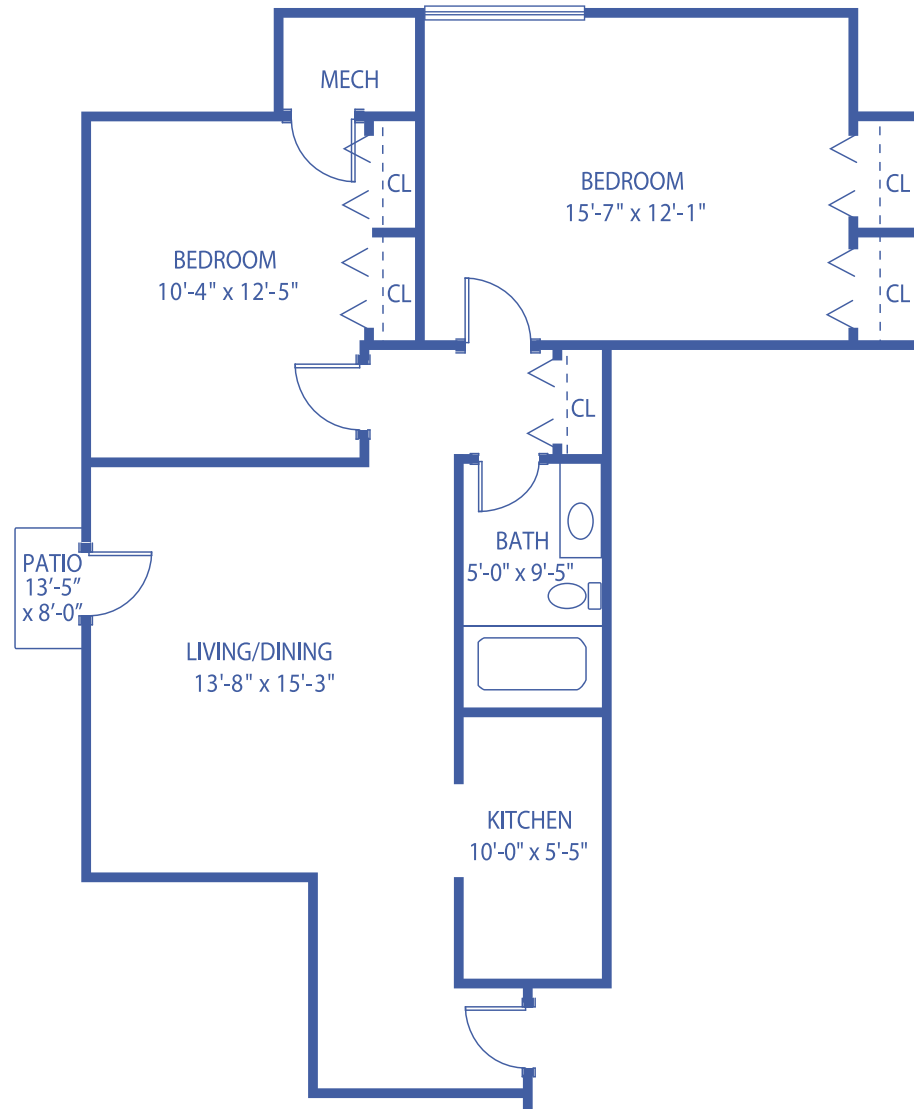

## 2-BEDROOM APARTMENT / 820 SQUARE FEET

Floor plans may vary slightly and are not to scale.

4700 W 13TH ST N, WICHITA, KS • [WWW.WICHITAPRESBYTERIANMANOR.ORG](http://WWW.WICHITAPRESBYTERIANMANOR.ORG)

THE WESTWINDS  
RESIDENCES