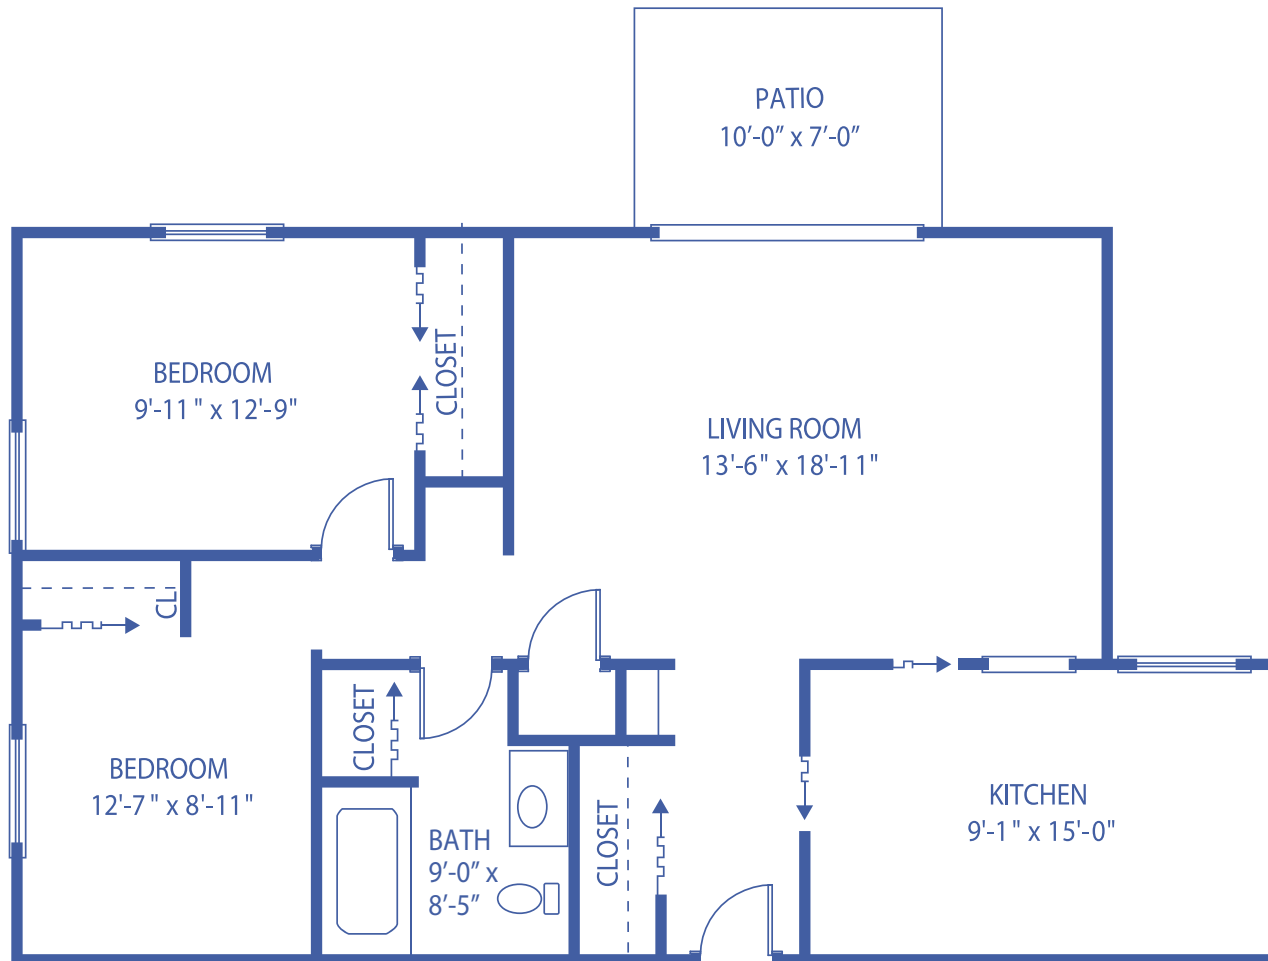

THE WESTWINDS: THE HAWTHORNE

2-BEDROOM COTTAGE APARTMENT / 820 SQUARE FEET

Floor plans may vary slightly and are not to scale.

4700 W 13TH ST N, WICHITA, KS • WWW.WICHITAPRESBYTERIANMANOR.ORG

THE WESTWINDS
RESIDENCES