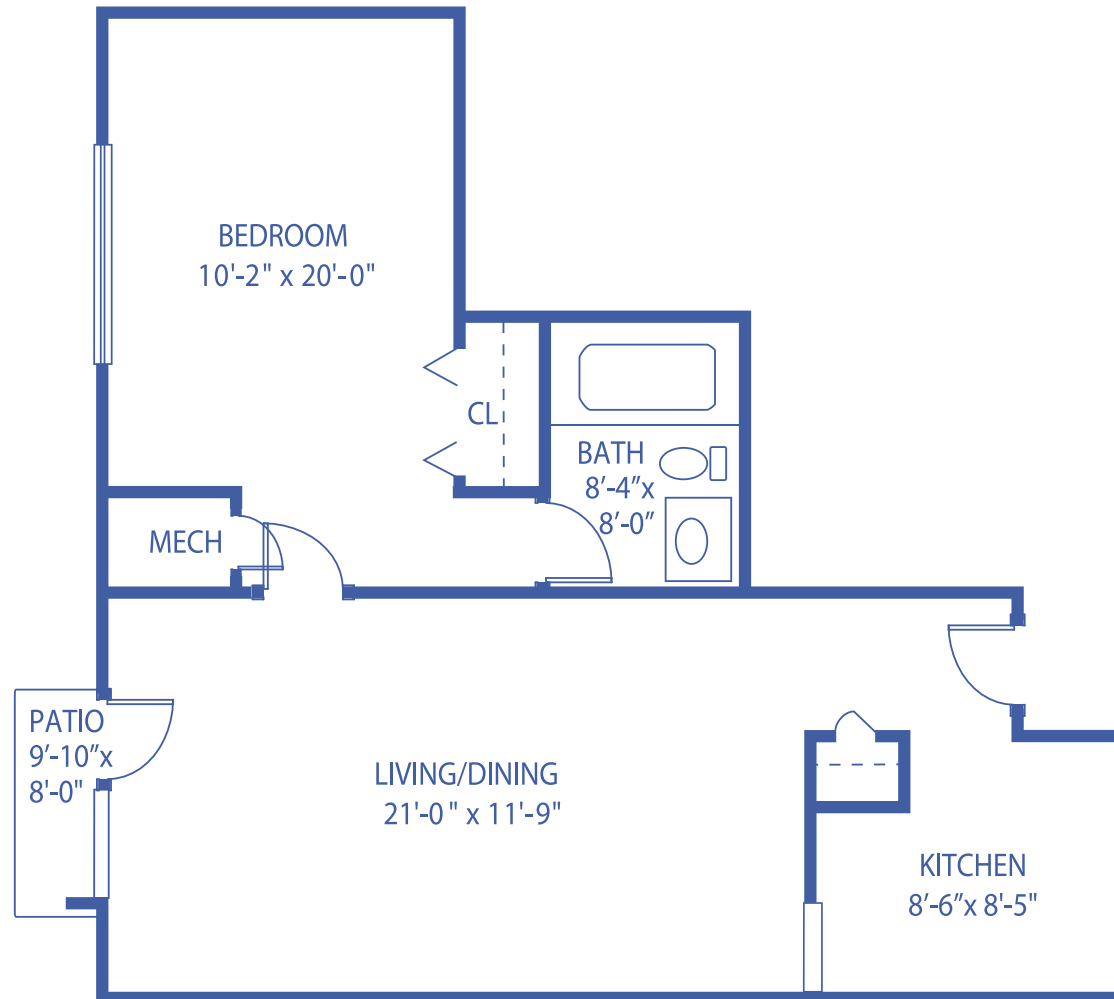

# THE WESTWINDS: THE CLOVER

1-BEDROOM APARTMENT / 582 SQUARE FEET

Floor plans may vary slightly and are not to scale.

4700 W 13TH ST N, WICHITA, KS • [WWW.WICHITAPRESBYTERIANMANOR.ORG](http://WWW.WICHITAPRESBYTERIANMANOR.ORG)