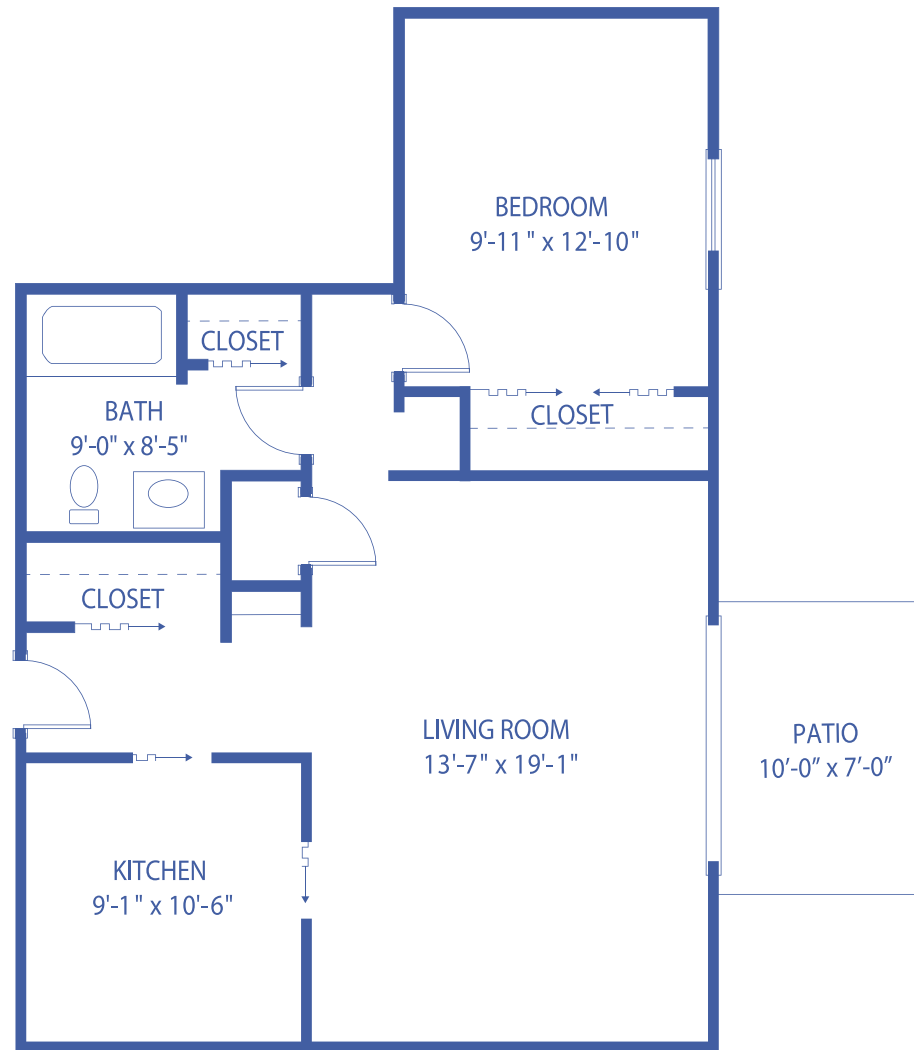

THE WESTWINDS: THE CARDINAL

1-BEDROOM COTTAGE APARTMENT / 663 SQUARE FEET

Floor plans may vary slightly and are not to scale.

4700 W 13TH ST N, WICHITA, KS • WWW.WICHITAPRESBYTERIANMANOR.ORG

THE WESTWINDS
RESIDENCES