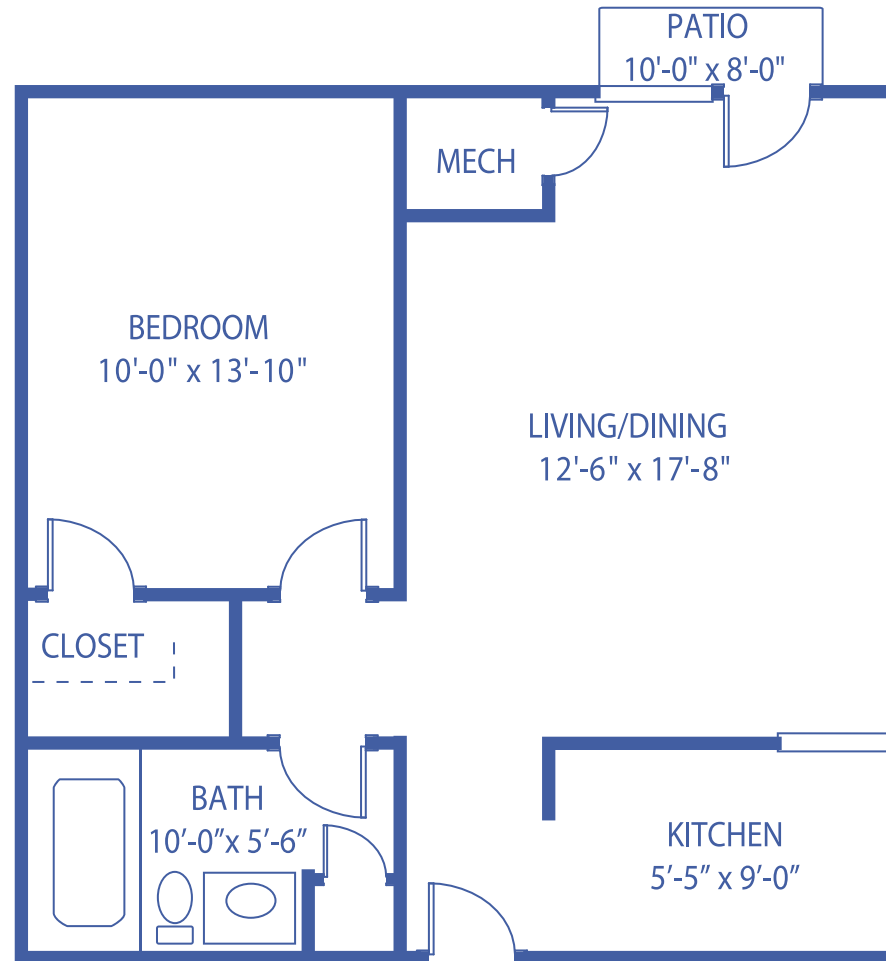

# THE WESTWINDS: THE ASTER

1-BEDROOM APARTMENT / 567 SQUARE FEET

Floor plans may vary slightly and are not to scale.

4700 W 13TH ST N, WICHITA, KS • [WWW.WICHITAPRESBYTERIANMANOR.ORG](http://WWW.WICHITAPRESBYTERIANMANOR.ORG)