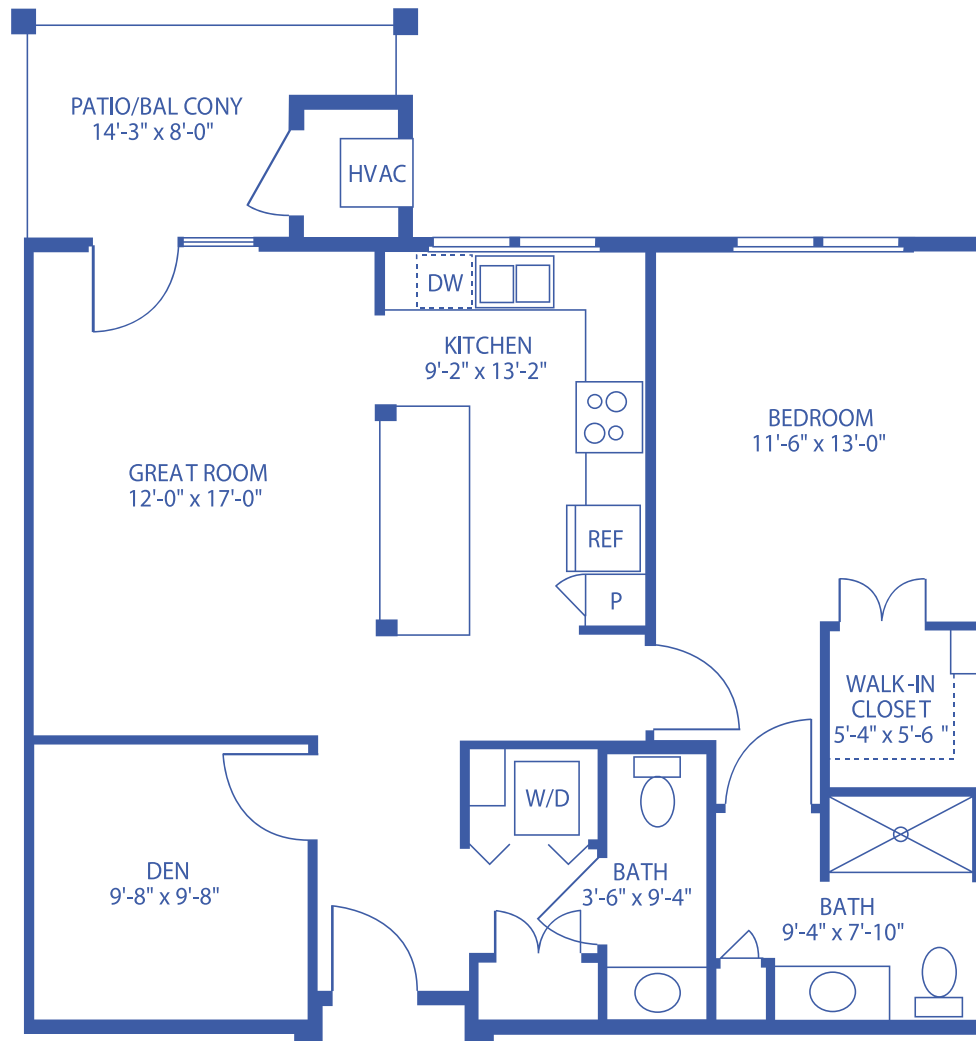

THE WESTERLY: THE PICCARD

1-BEDROOM, 1.5 BATHROOM APARTMENT WITH DEN / 969 SQUARE FEET

Floor plans may vary slightly and are not to scale.

4700 W 13TH ST N, WICHITA, KS • WWW.WICHITAPRESBYTERIANMANOR.ORG