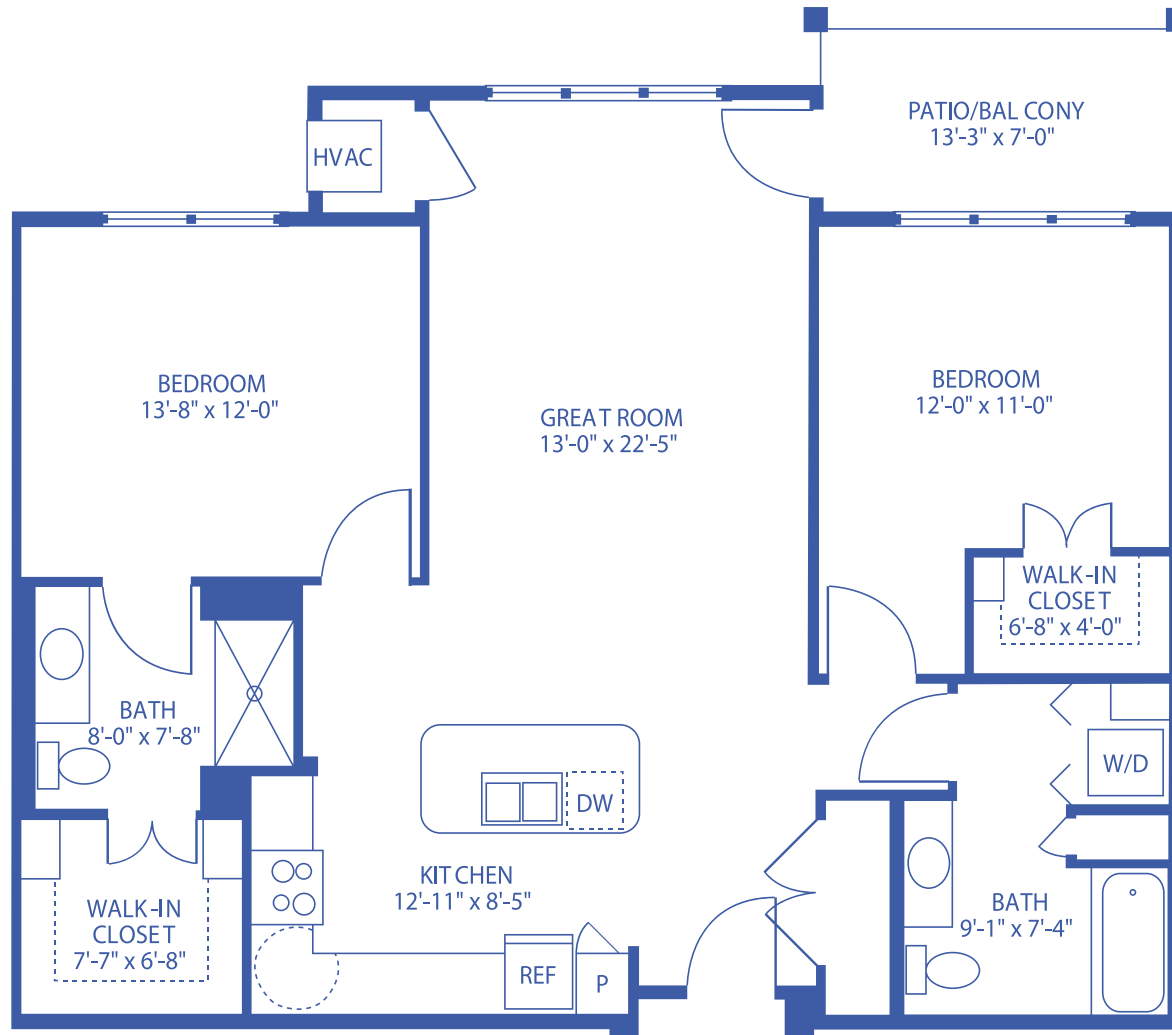

THE WESTERLY: THE LINDBERG

2-BEDROOM, 2-BATHROOM DELUXE APARTMENT / 1,192 SQUARE FEET

Floor plans may vary slightly and are not to scale.

4700 W 13TH ST N, WICHITA, KS • WWW.WICHITAPRESBYTERIANMANOR.ORG