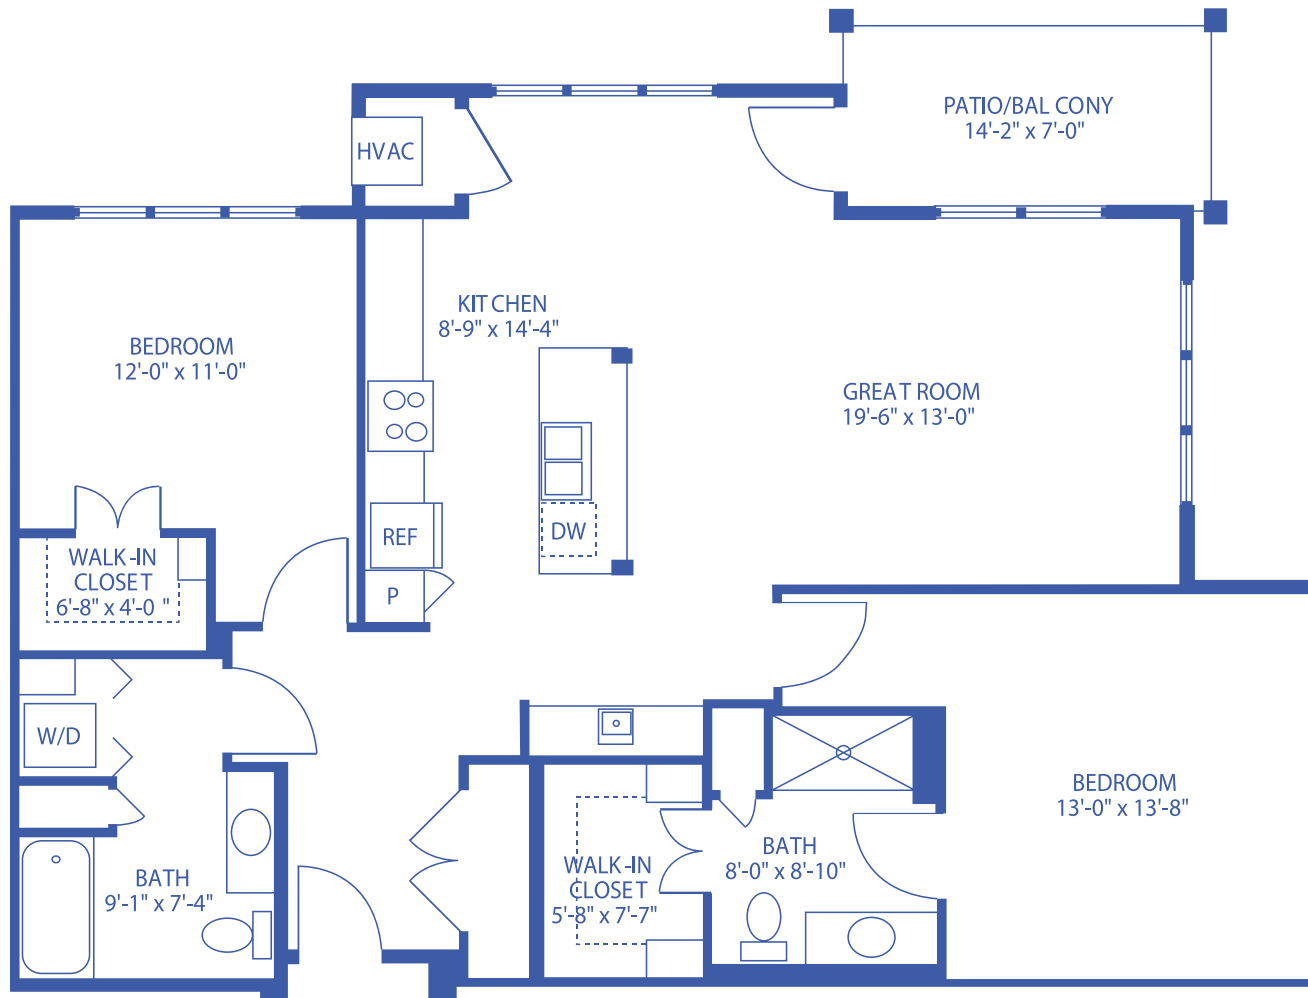

THE WESTERLY: THE COLLINS

2-BEDROOM, 2-BATHROOM CORNER SUITE APARTMENT / 1,316 SQUARE FEET

Floor plans may vary slightly and are not to scale.

4700 W 13TH ST N, WICHITA, KS • WWW.WICHITAPRESBYTERIANMANOR.ORG