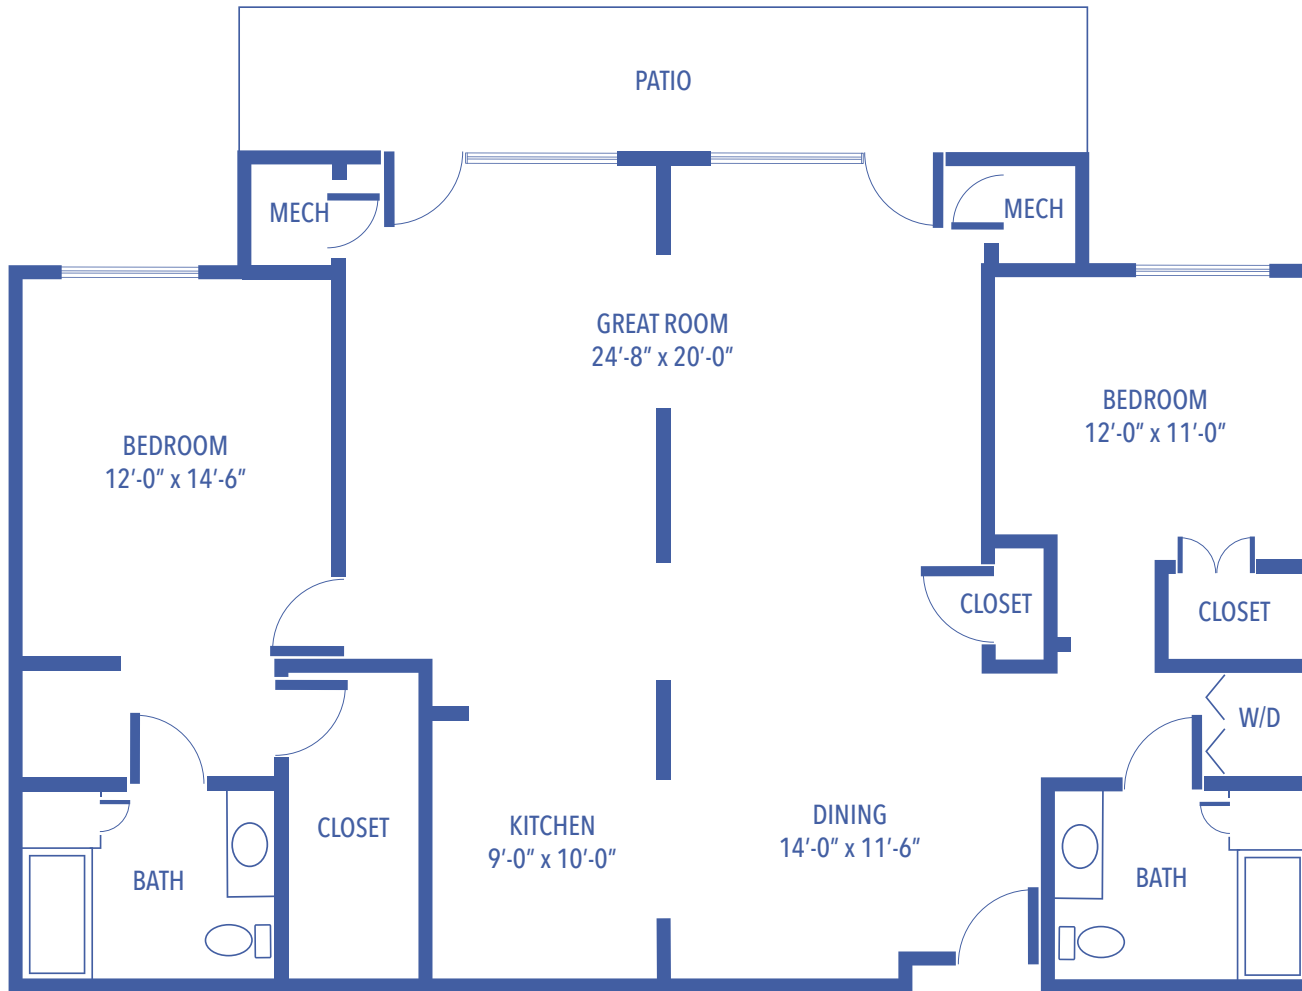

THE WESTERLY: THE COLEMAN

2-BEDROOM, 2-BATHROOM APARTMENT / 1,532 SQUARE FEET

Floor plans may vary slightly and are not to scale.

4700 W 13TH ST N, WICHITA, KS • WWW.WICHITAPRESBYTERIANMANOR.ORG