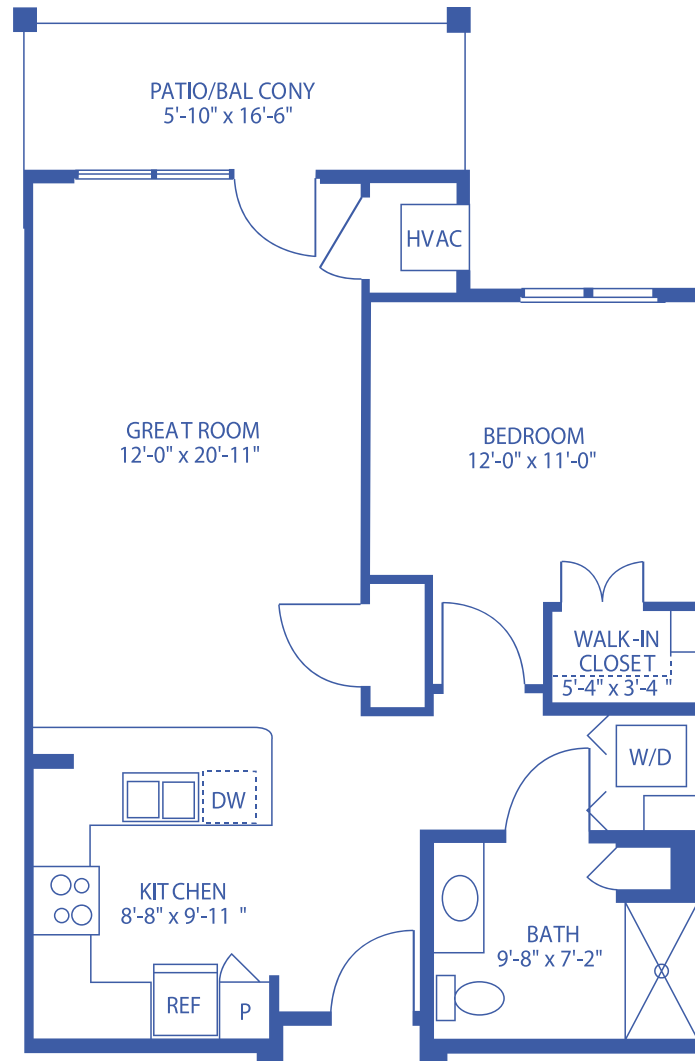

THE WESTERLY: THE COCHRAN

1-BEDROOM, 1-BATHROOM APARTMENT / 766 SQUARE FEET

Floor plans may vary slightly and are not to scale.

4700 W 13TH ST N, WICHITA, KS • WWW.WICHITAPRESBYTERIANMANOR.ORG