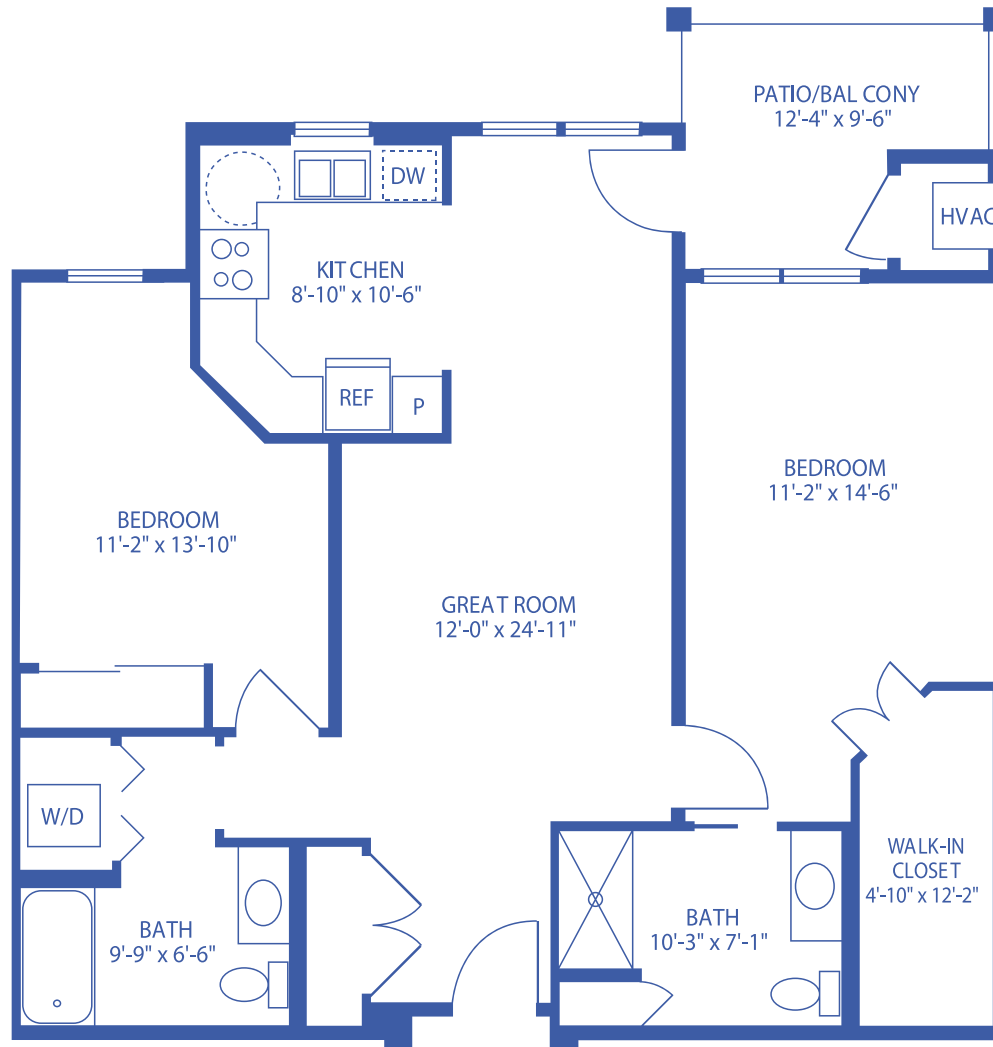

THE WESTERLY: THE AMELIA

2-BEDROOM, 2-BATHROOM APARTMENT / 1,119 SQUARE FEET

Floor plans may vary slightly and are not to scale.

4700 W 13TH ST N, WICHITA, KS • WWW.WICHITAPRESBYTERIANMANOR.ORG