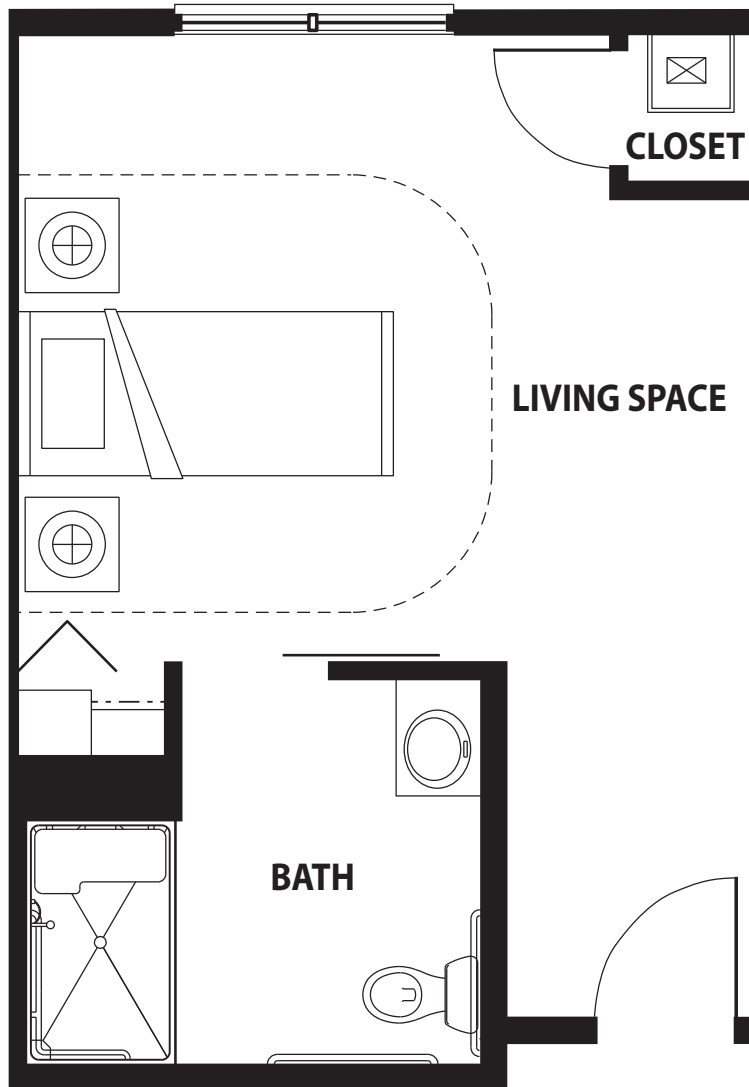

# Memory Care

SINGLE RESIDENCE

THE CYPRESS

**1 Bedroom/1 Bath | 362 sq. feet**

3/16" = 1' Actual dimensions may vary slightly. Floorplans subject to change.