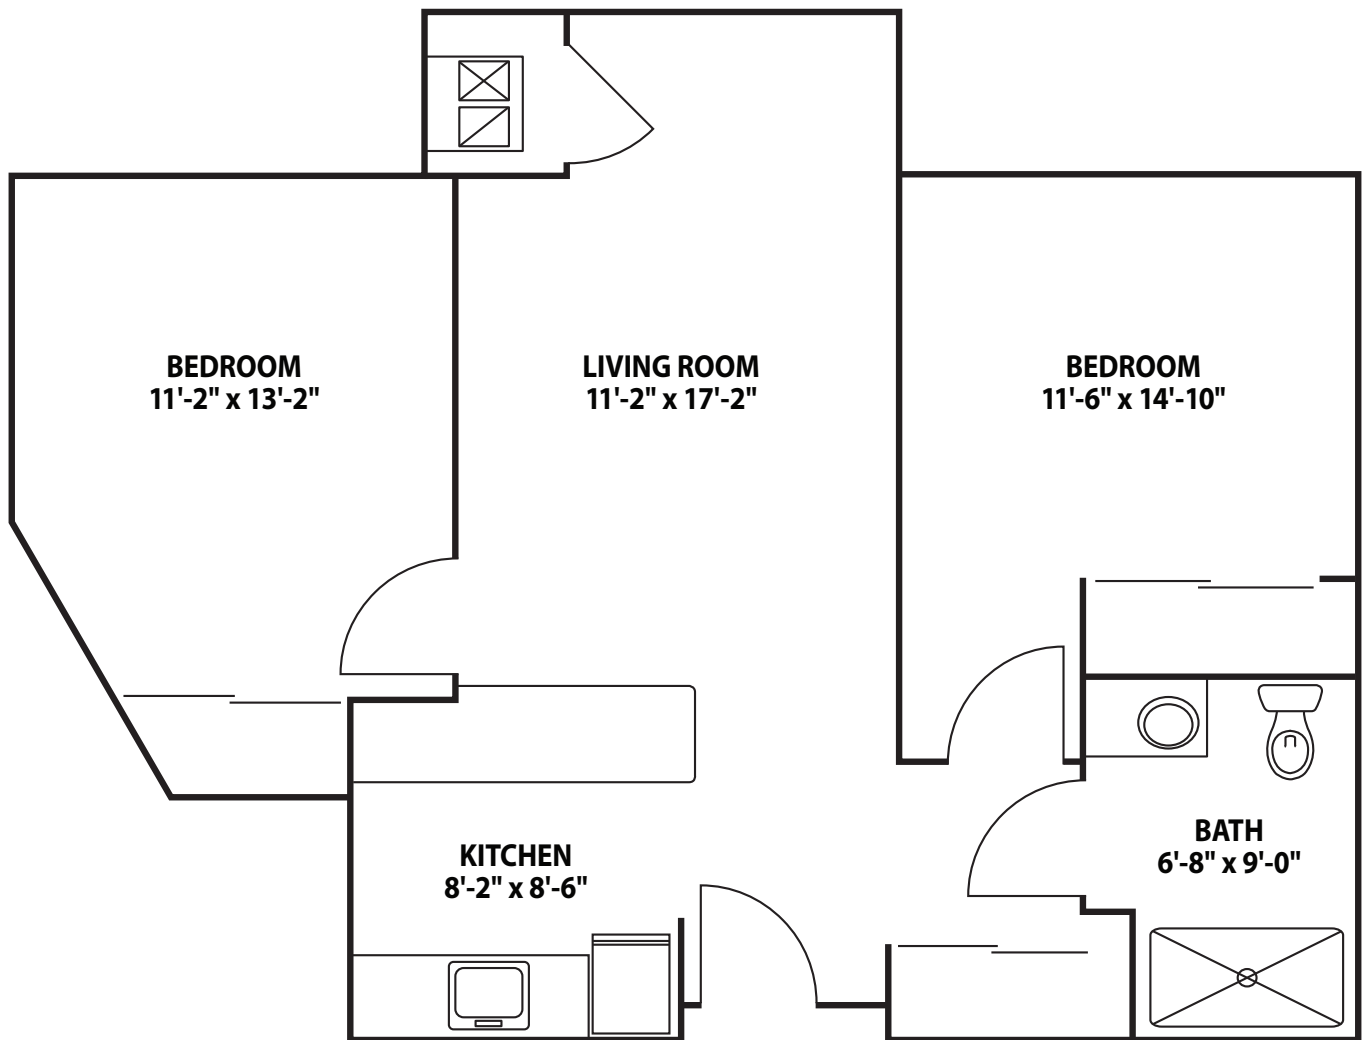

Assisted Living

TWO BEDROOM

THE COTTONWOODS

2 Bedroom/1 Bath | 769 sq. feet

3/16" = 1' Actual dimensions may vary slightly. Floorplans subject to change.