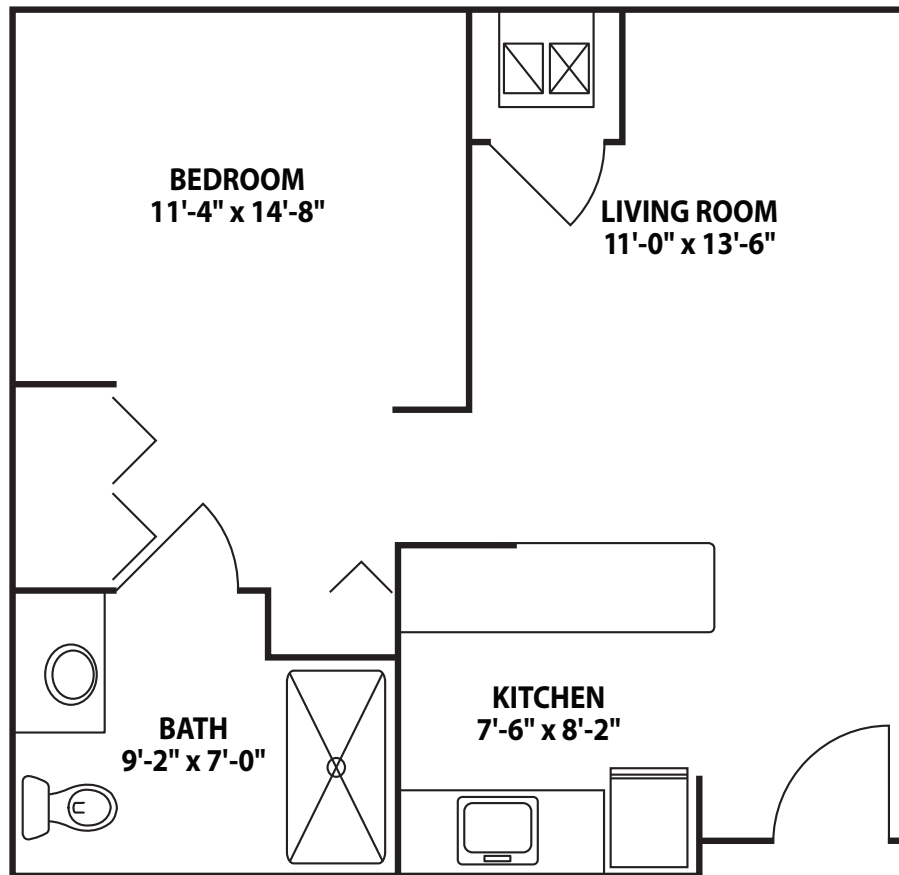

Assisted Living

ONE BEDROOM DELUXE

THE COTTONWOODS

1 Bedroom/1 Bath | 531 sq. feet

3/16" = 1' Actual dimensions may vary slightly. Floorplans subject to change.