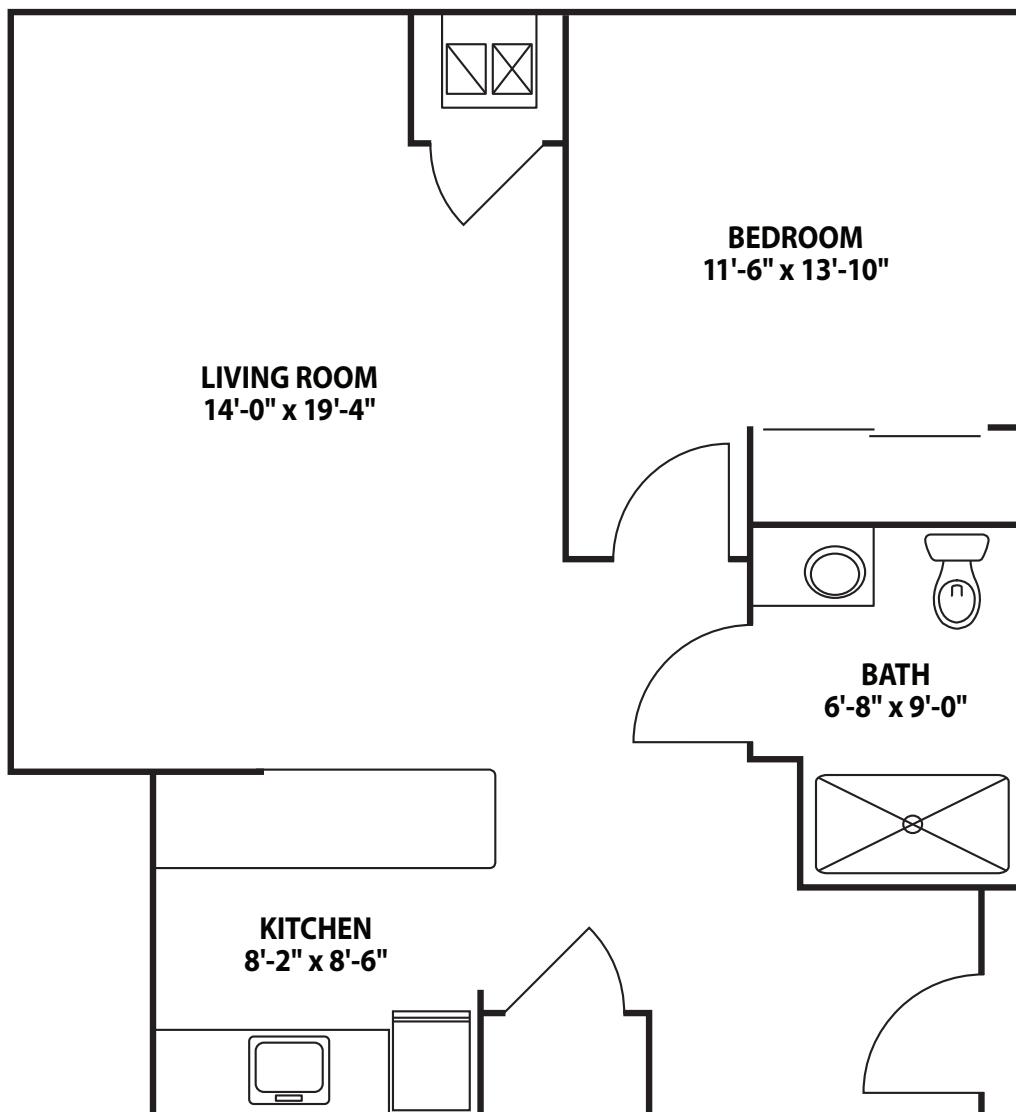

Assisted Living

ONE BEDROOM GRAND

THE COTTONWOODS

1 Bedroom/1 Bath | 725 sq. feet

3/16" = 1' Actual dimensions may vary slightly. Floorplans subject to change.